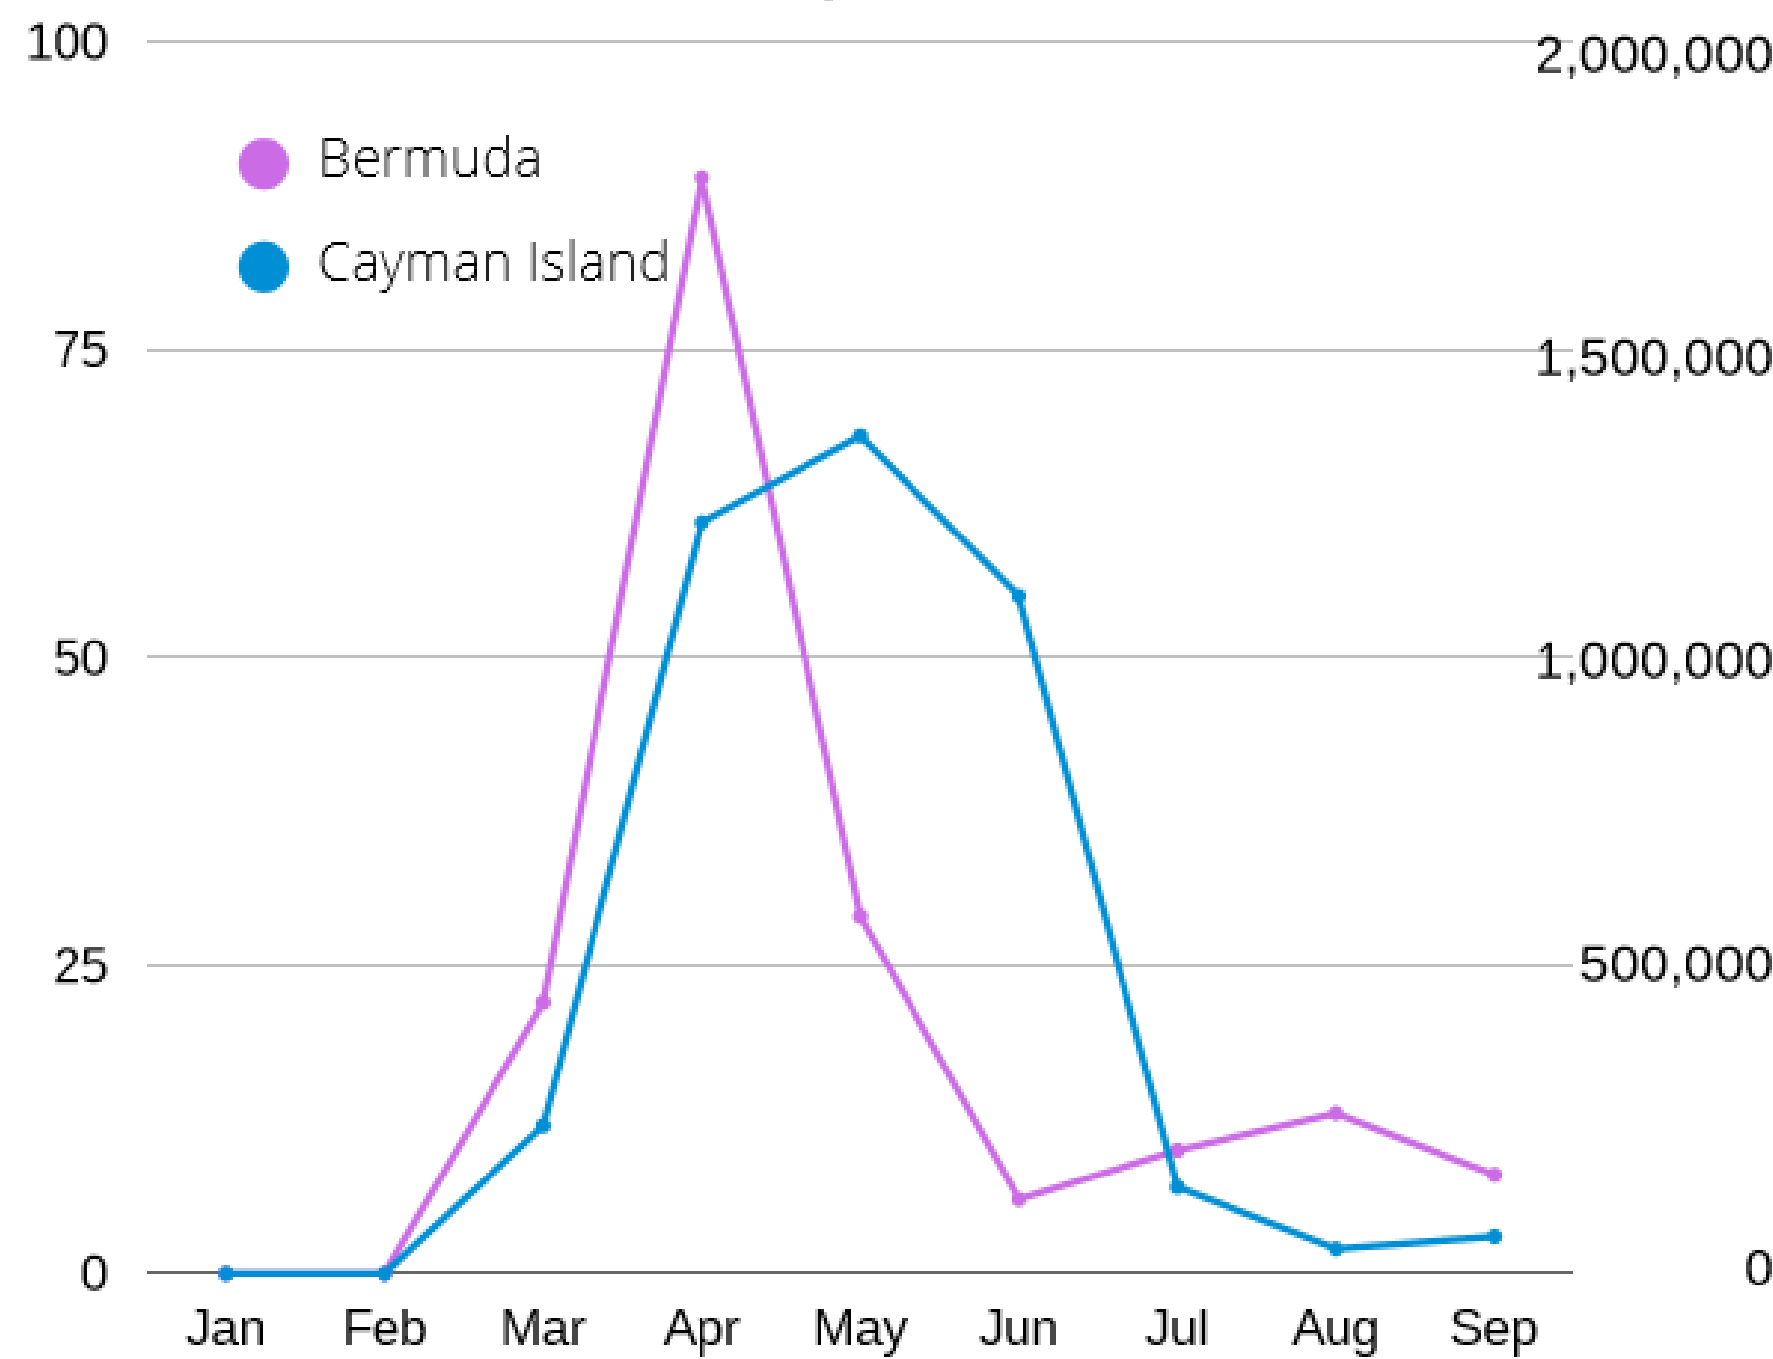

COVID CURRENTS

Number of confirmed COVID-19 cases from January 1st, 2020 to September 16th, 2020

Data collected from: World Health Organization (WHO) covid19.who.int/table

Bermuda vs Cayman Island

USA vs The UK vs Canada